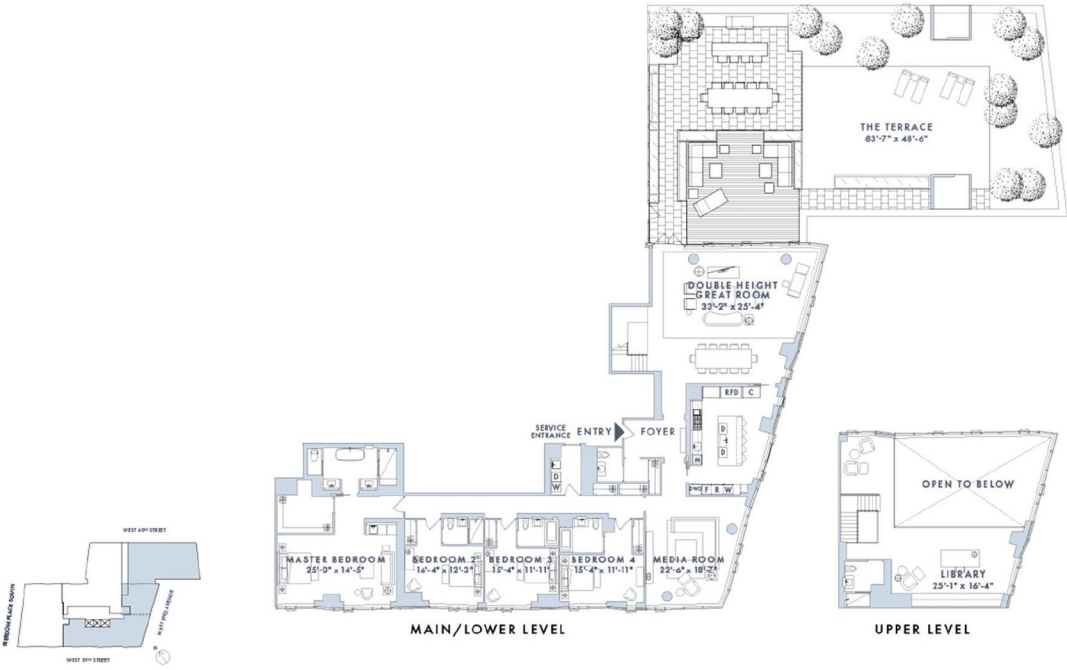

ONE WEST END, 1 WEST END AVENUE, 29B - UPPER WEST SIDE, NEW YORK

FM
LUXURY PROPERTY
INTERNATIONAL

A new home changes everything

Europe - USA - Caribbean - Dubai - Singapore - Taiwan - Vietnam - Thailand

www.fm-luxury-property.com